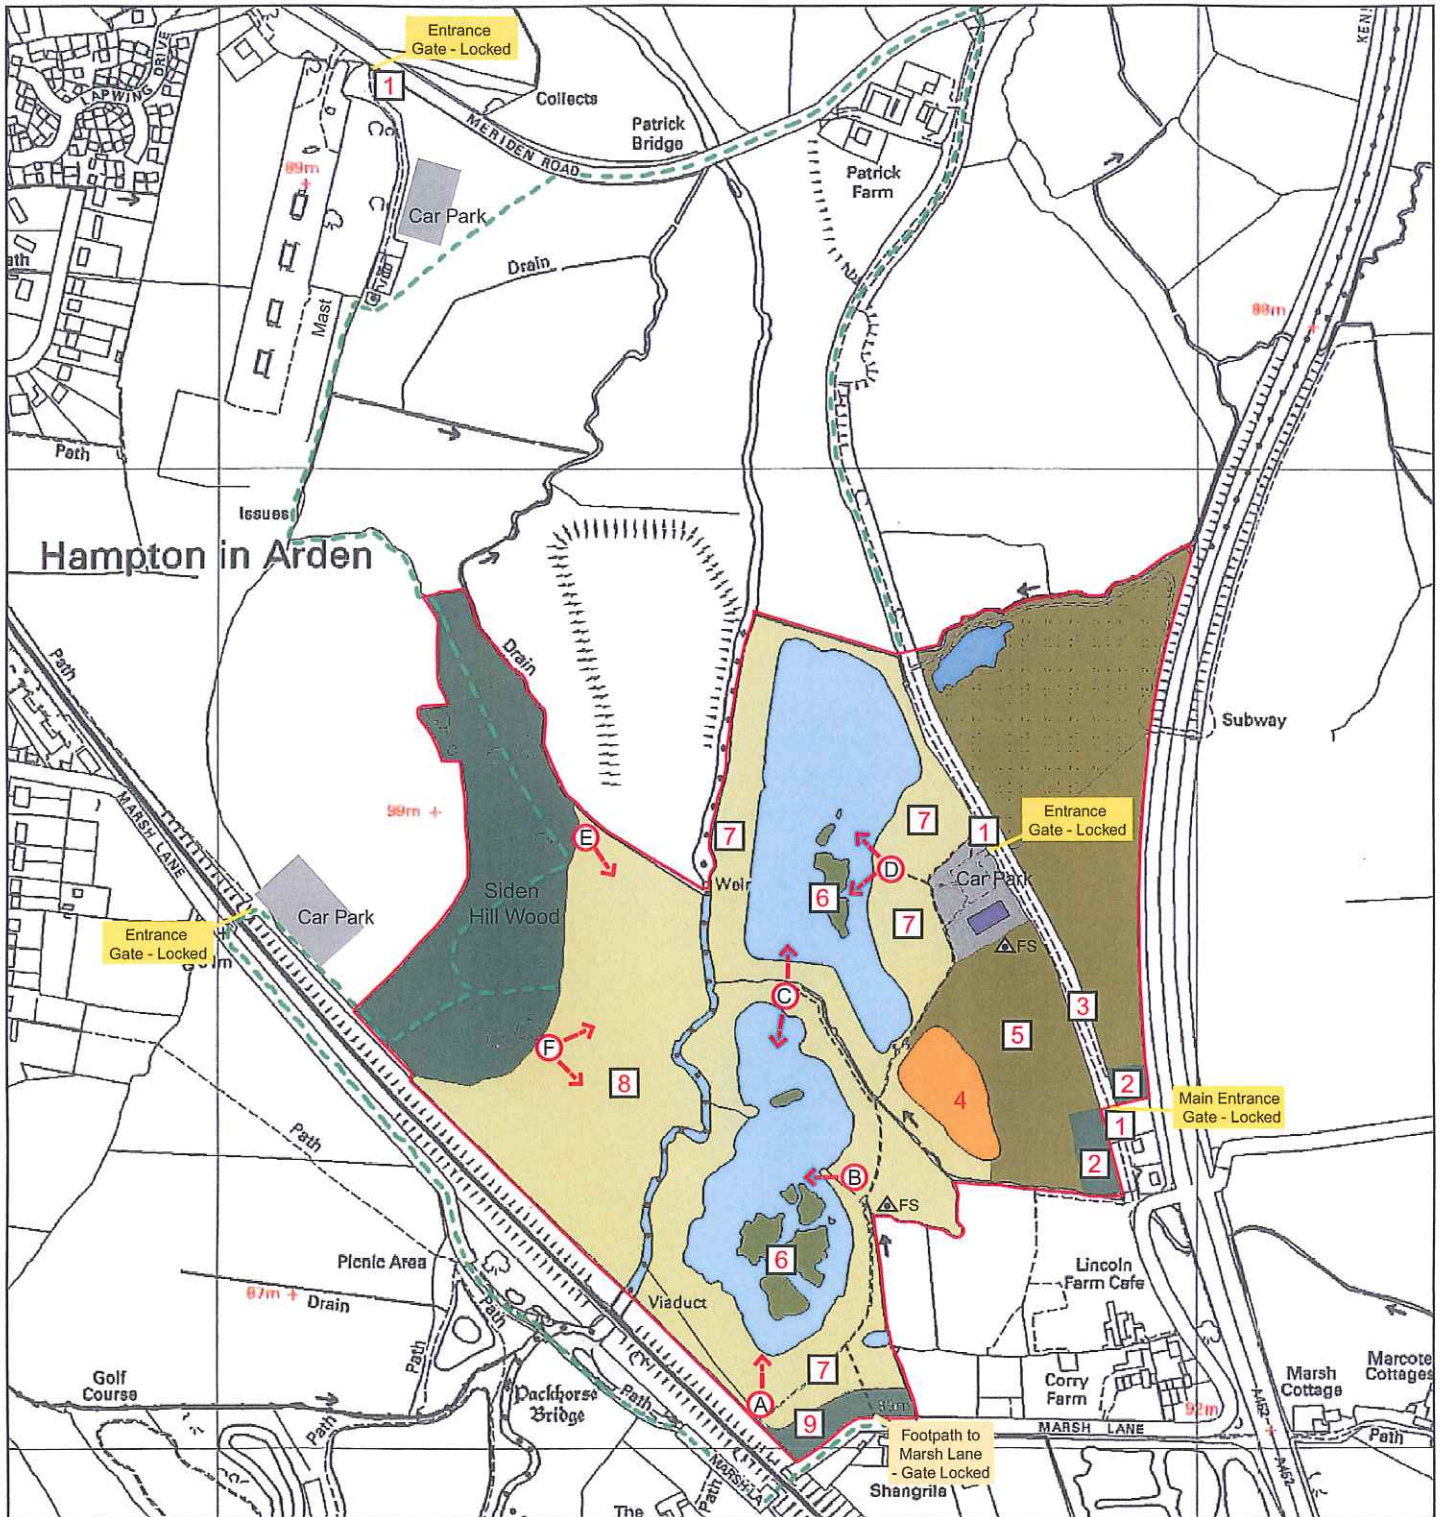

PACKINGTON ESTATE ENTERPRISES LIMITED MARSH LANE NATURE RESERVE

LEGEND

	Site Boundary		Cottage Copse		Railway Copse
	Pools		Old (Kenilworth) Road Footpath		Railway Hide
	Grassland		Reed Bed		Oak Hide
	Matured Advanced Planting		Cereals for Finches (crop field)		River Hide
	Feeding Station		Islands		Car Park Hide
	Footpath (Screened - do not walk on mounds)		Grassland		Tower Hide (Locked)
	Entrance Gates		Grassland with Scrapes		Lower Siden Hide (Locked)